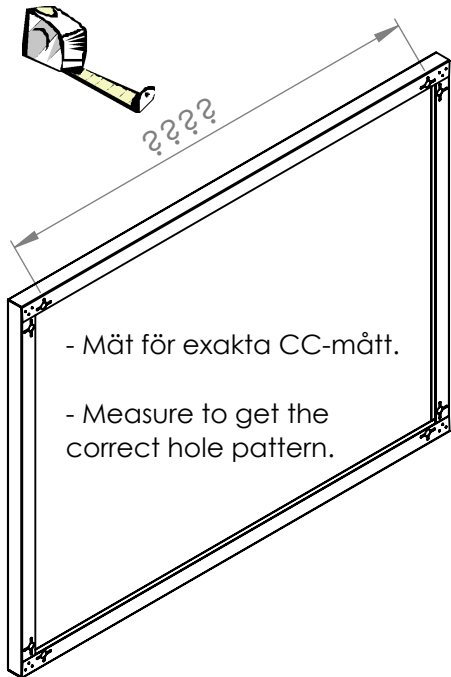

2020-01-01

Utg. 200101

Maintenance

Clean the textile surfaces on the product with dry brushing, compressed air och vacuuming.
Clean hard surfaces with cold water and mild detergent.

Recycling

The product can be dismantled and reused elsewhere. The waste from the production (core material) returns to the producer. Used product can be recycled by sorting the frame as metal and combustion of the core material. The product is packed in corrugated paper to be recycled after delivery.

Raw material

Tell-Us, Storyboard, Collage, Print and Single has a core material of EcoSUND and is laminated with a wool textile.

1

- Mät för exakta CC-mått.
- Measure to get the correct hole pattern.

2

- Borra om så behövs och använd för ändamålet rätt skruvar.
- Drill if necessary and use the right screws to your wall.